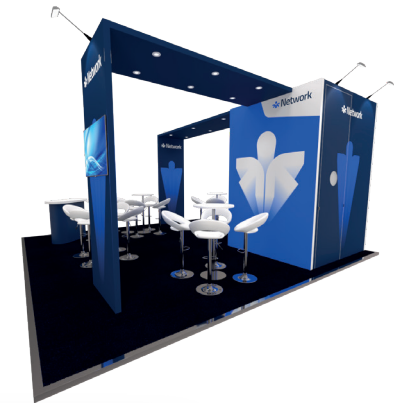

Installation & dismantling

Vega

From 36 sqm, 4 open sides

INTERMODAL
EUROPE 2024

Spaces.
Powered by
fullvision

Included within price:

Structure and fabric tension walls

LED Spotlights