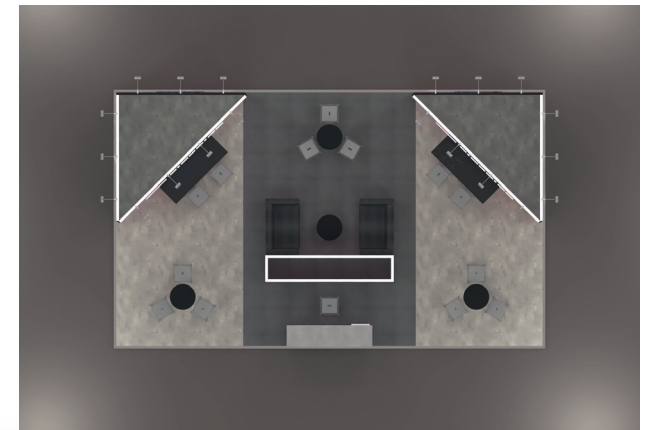

Mains and electrical sockets supplied. AV not included

Installation & dismantling

fullvision
DESIGN · CREATE · DISPLAY

Draco

From 60 sqm, 4 open sides

INTERMODAL
EUROPE 2024

Spaces.
Powered by
fullvision

Included within price: