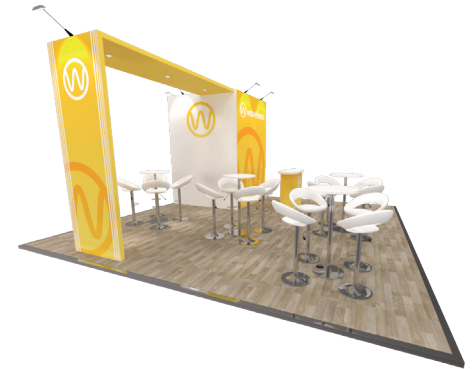

INTERMODAL
EUROPE 2024

Spaces.
Powered by
fullvision