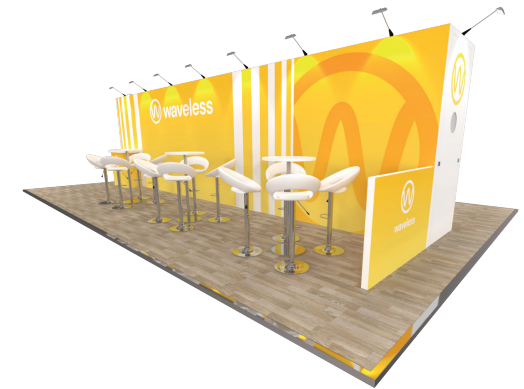

Polaris

From 60 sqm, 4 open sides

INTERMODAL
EUROPE 2024

Spaces.
Powered by
fullvision

Included within price:

Structure and fabric tension walls

LED Spotlights

Carpet and platform

Furniture as per visual

Health and safety liaison with the venue

Mains and electrical sockets supplied. AV not included

Installation & dismantling