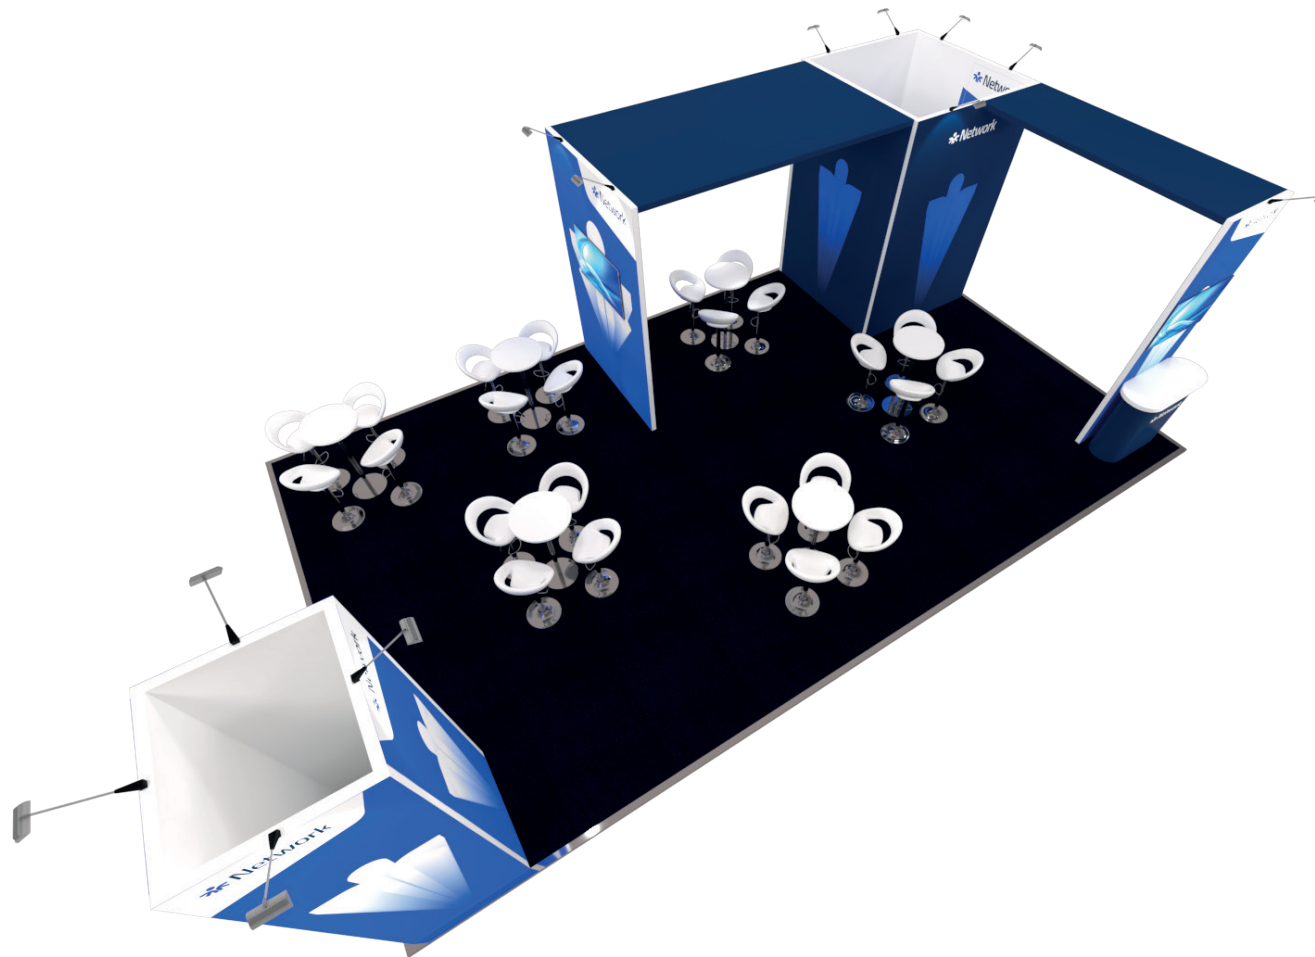

Installation & dismantling

Cygnus

From 60 sqm, 4 open sides

INTERMODAL
EUROPE 2024

Spaces.
Powered by
fullvision

Included within price:

Structure and fabric tension walls

LED Spotlights

Carpet and platform

Furniture as per visual

Health and safety liaison with the venue

Mains and electrical sockets supplied. AV not included

Installation & dismantling

Proxima

From 60 sqm, 4 open sides

INTERMODAL
EUROPE 2024