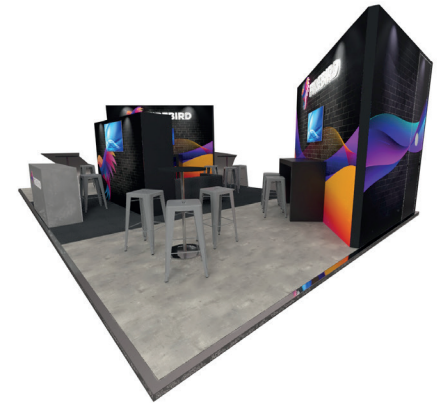

Mains and electrical sockets supplied. AV not included

Installation & dismantling

fullvision
DESIGN · CREATE · DISPLAY

Draco

From 60 sqm, 4 open sides

INTERMODAL
EUROPE 2024

Spaces.
Powered by
fullvision

Included within price: