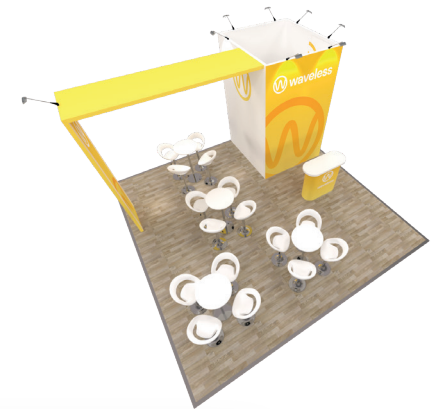

INTERMODAL
EUROPE 2024

Spaces.
Powered by
fullvision