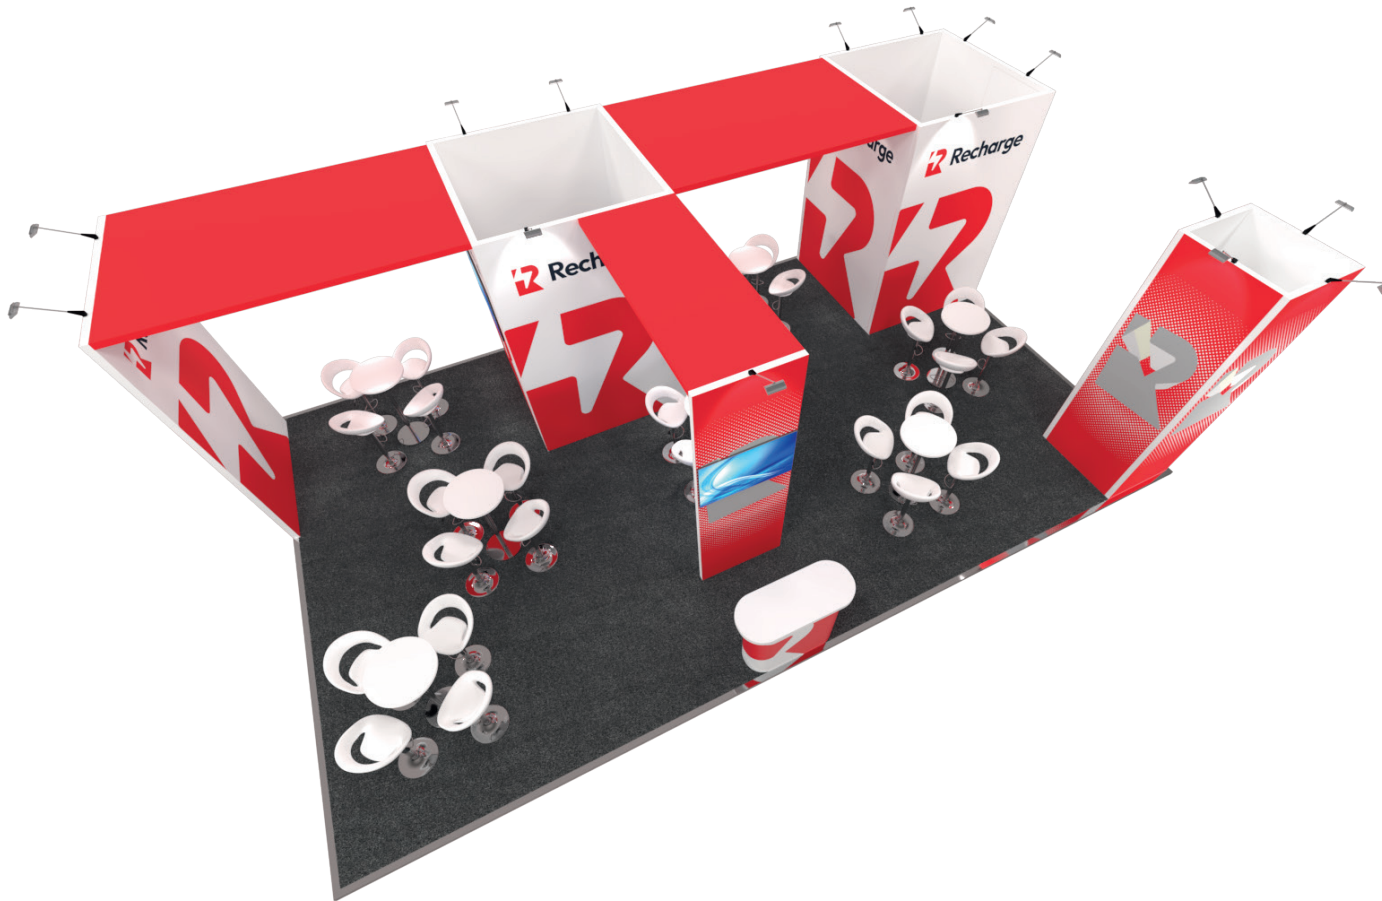

Proxima

From 60 sqm, 4 open sides

INTERMODAL
EUROPE 2024

Spaces.
Powered by
fullvision

21

Included within price:

Structure and fabric tension walls

LED Spotlights

Carpet and platform

Furniture as per visual

Health and safety liaison with the venue

Mains and electrical sockets supplied. AV not included

Installation & dismantling

fullvision
DESIGN · CREATE · DISPLAY