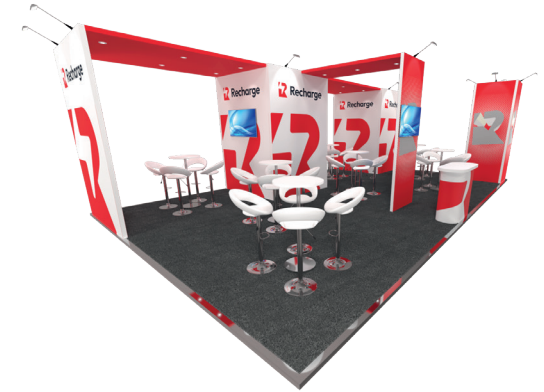

Proxima

From 60 sqm, 4 open sides

INTERMODAL
EUROPE 2024

Spaces.
Powered by
fullvision

21

Included within price:

Structure and fabric tension walls

LED Spotlights

Carpet and platform

Furniture as per visual

Health and safety liaison with the venue

Mains and electrical sockets supplied. AV not included

Installation & dismantling

fullvision
DESIGN · CREATE · DISPLAY