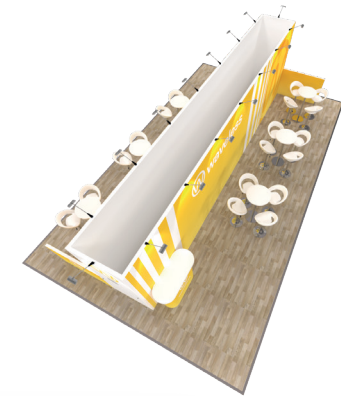

Polaris

From 60 sqm, 4 open sides

INTERMODAL
EUROPE 2024

Spaces.
Powered by
fullvision

Included within price:

Structure and fabric tension walls

LED Spotlights

Carpet and platform

Furniture as per visual

Health and safety liaison with the venue

Mains and electrical sockets supplied. AV not included

Installation & dismantling