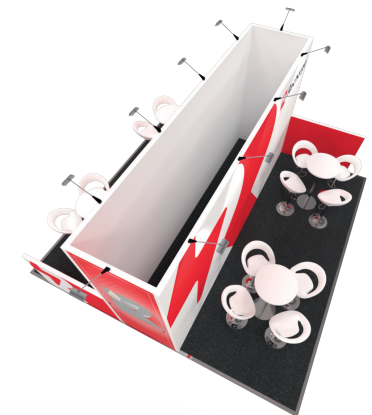

Alpha

From 25 sqm, 4 open sides

INTERMODAL
EUROPE 2024

Spaces.
Powered by
fullvision

Included within price:

Structure and fabric tension walls

LED Spotlights

Carpet and platform

Furniture as per visual

Health and safety liaison with the venue

Mains and electrical sockets supplied. AV not included

Installation & dismantling