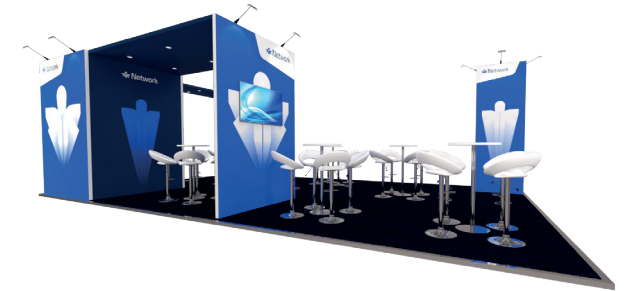

Installation & dismantling

Cygnus

From 60 sqm, 4 open sides

INTERMODAL
EUROPE 2024

Spaces.
Powered by
fullvision

Included within price:

Structure and fabric tension walls

LED Spotlights