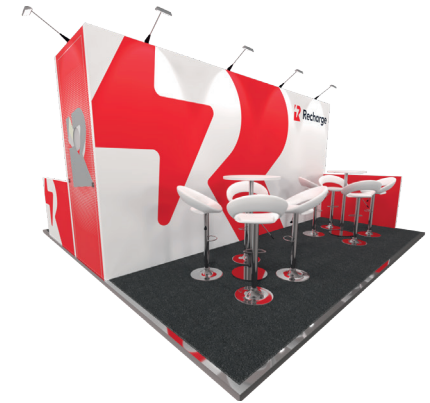

Installation & dismantling

Alpha

From 25 sqm, 4 open sides

INTERMODAL
EUROPE 2024

Spaces.
Powered by
fullvision

Included within price:

Structure and fabric tension walls

LED Spotlights