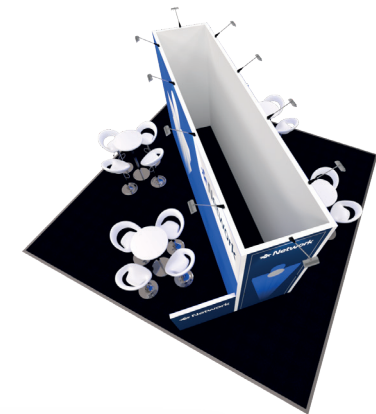

Sirius

From 36 sqm, 4 open sides

INTERMODAL
EUROPE 2024

Spaces.
Powered by
fullvision

Included within price:

Structure and fabric tension walls

LED Spotlights

Carpet and platform

Furniture as per visual

Health and safety liaison with the venue

Mains and electrical sockets supplied. AV not included

Installation & dismantling