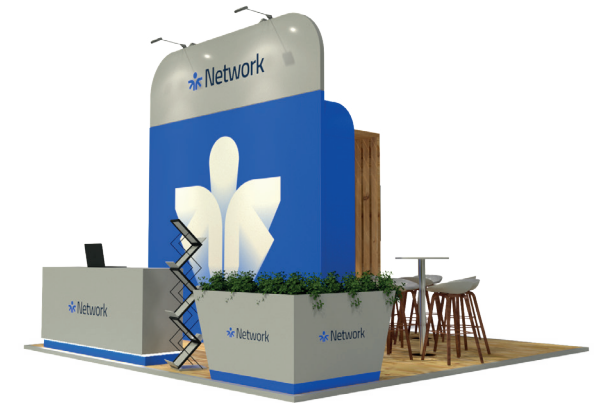

Installation & dismantling

Pegasus

From 25 sqm, 4 open sides

INTERMODAL
EUROPE 2024

Spaces.
Powered by
fullvision

Included within price:

Structure and fabric tension walls

LED Spotlights