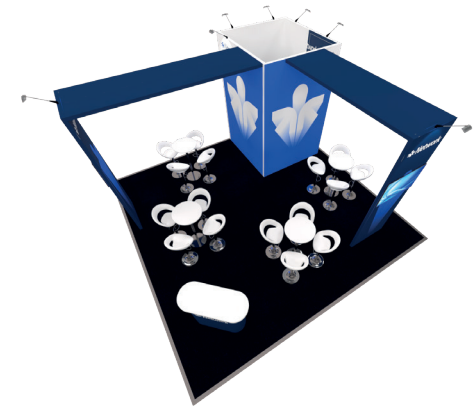

Installation & dismantling

Vega

From 36 sqm, 4 open sides

INTERMODAL
EUROPE 2024

Spaces.
Powered by
fullvision

Included within price:

Structure and fabric tension walls

LED Spotlights