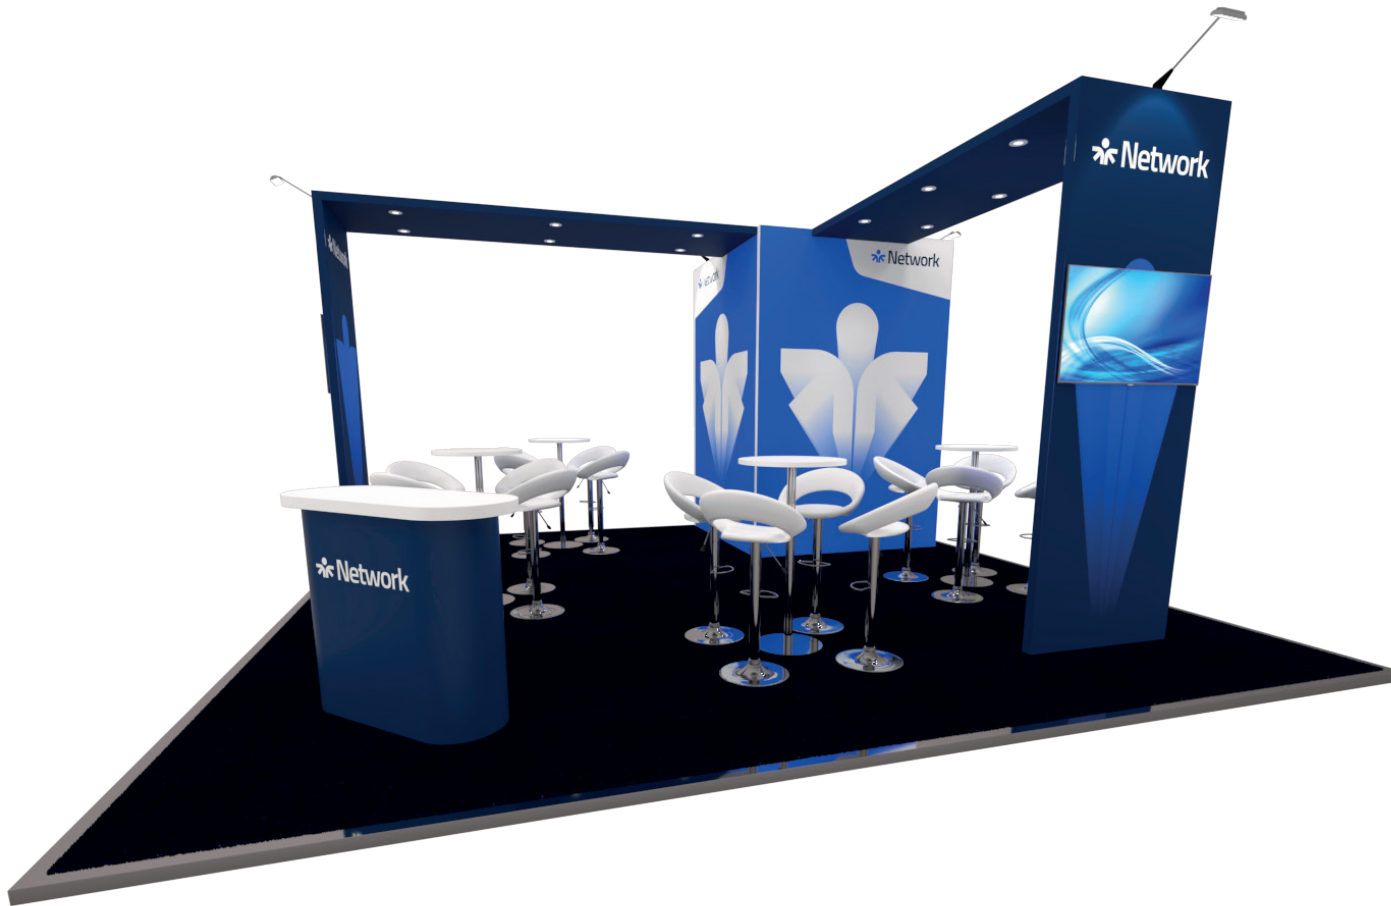

Installation & dismantling

Vega

From 36 sqm, 4 open sides

INTERMODAL
EUROPE 2024

Spaces.
Powered by
fullvision

Included within price:

Structure and fabric tension walls

LED Spotlights